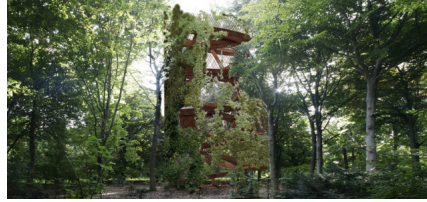

NEW WORK OF ART IN PARK LEIDSCHÉ RIJN

09-02-2009

A majority of 662 inhabitants of Leidsche Rijn has chosen 'Observatorium' by Lucas Lenglet as the best design for the new work of art at the playground of Leidsche Rijn Park. People can climb this 14 m high tower and enjoy views of the park and its surroundings. The work of art will be part of the modern sculptural garden that will be opened in September 2009 by Beyond. Beyond is the long-range art program that will place seven works of art in the Leidsche Rijn Park.