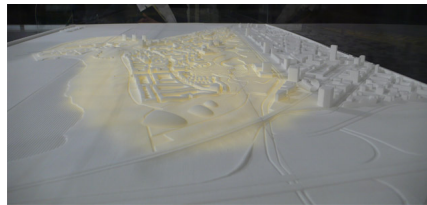

WEST 8 PRESENTS INNOVATIVE DESIGN UNDER THE BOARDWALK FOR ALMERE COASTAL ZONE

31-10-2008

As part of the design competition for the Almere Coastal Zone (The Netherlands) West 8 together with BPF Bouwinvest presented their proposal *Under the Boardwalk* at Museum Paviljoens in Almere. From the 31st of October-1st of March 2009 all three competition entries will be exhibited publically and the winner will be announced on the 26th of February 2009.

West 8 together with BPF Bouwinvest proposes to transform the flat polder landscape into an accentuated landscape with a variation in heights, views and vegetation. The building will merge into the landscape in a natural way, stretching across the embankment without affecting its damming function; the beach will be just outside your front door.