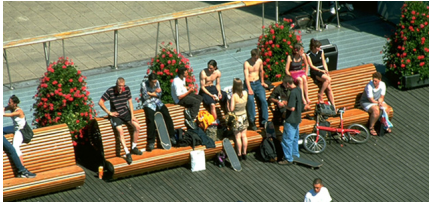

WEST 8 TIMBER SEAT

1993, various West 8 projects

Now, 20 years since the long linear timber seat was constructed on the Schouwburgplein in Rotterdam, the bench concept as an outdoor meeting place continues to be a success. The monumentality of the seat relates well to the scale of its environment. Its welcoming character invites to take ownership. Ergonomically it provides comfort and protection. The design principles have held up 'in the test of time' and are now eagerly copied by manufacturers of street furniture. The specific form and the scale of seat and backrest, form the basis for a family of benches, regularly used in other West 8 projects. They are all remarkable outdoor objects and readily relate to their varying contexts.